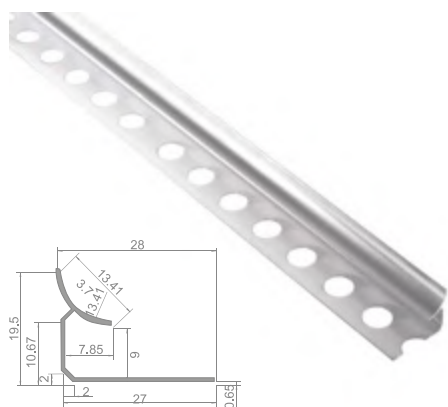

9mm / 2,70m
Aluminio / RZJ2710
EAN: 5606779175496

C15/21