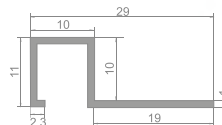

10mm / 2,70m
Aluminio / RHNL10
EAN: 5606779161048

C11/15.4

10mm / 2,70m
Aluminio / RHL10
EAN: 5606779161031

C8.5/12

10mm / 2,70m
Aluminio / RAFT030
EAN: 5606779151476

C12/16.8