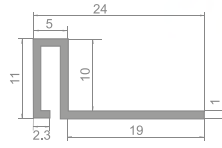

10mm / 2,70m
Aluminio / RHNL10
EAN: 5606779161048

C11/15.4

10mm / 2,70m
Aluminio / RHL10
EAN: 5606779161031

C8.5/12