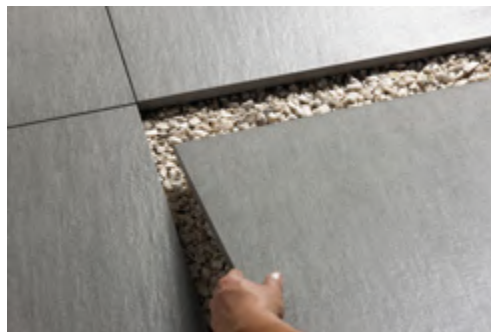

- High Traffic
- Easy installation
- 100% Frost resistant
- Anti slip class R11
- Resistent to stains, salt, sunlight, moisture and temperature variations
- Easy to clean

Ideal para Terracos e Jardins
Ideal for terraces and Gardens